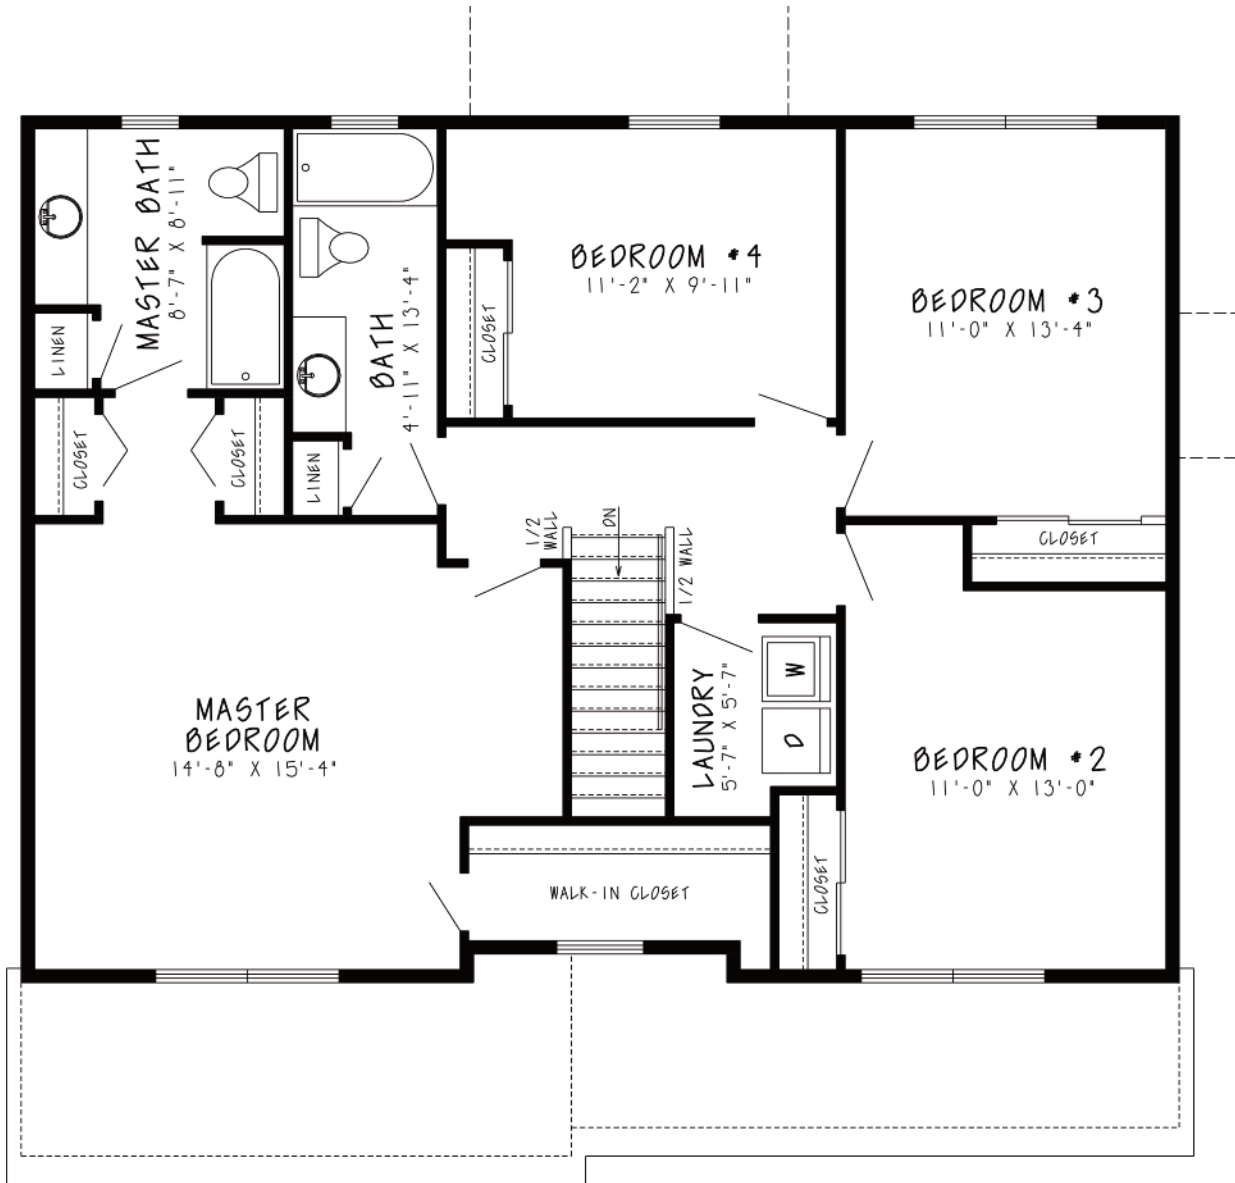

THE WILLSON IV

A FAMILY HOME

DeGraff - Bloom

■ CUSTOM BUILDERS, INC. ■

THE WILLSON IV (FIRST FLOOR)

931 SQ. FT.

FIRST FLOOR PLAN

931 SQUARE FEET - "THE WILLSON IV"

THE WILLSON IV (SECOND FLOOR)

1160 SQ. FT.

SECOND FLOOR PLAN

1160 SQUARE FEET - "THE WILLSON IV"