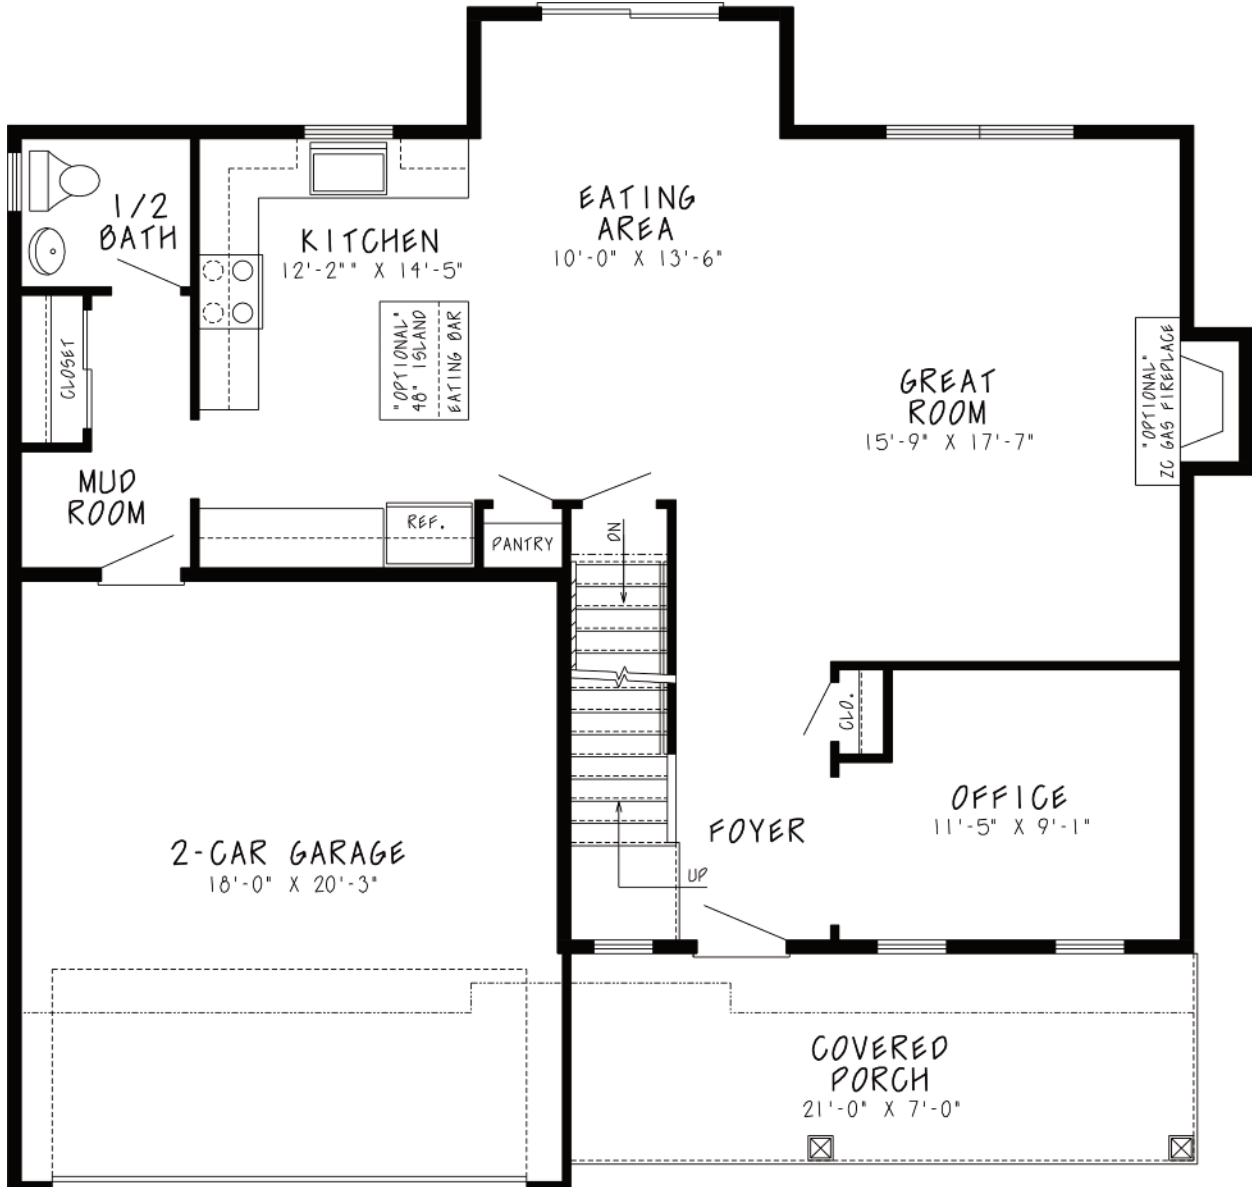

THE WILLSON IV

A FAMILY HOME

DeGraff - Bloom

■ CUSTOM BUILDERS, INC. ■

THE WILLSON IV (FIRST FLOOR)

931 SQ. FT.

FIRST FLOOR PLAN

931 SQUARE FEET - "THE WILLSON IV"

THE WILLSON IV (SECOND FLOOR)

1160 SQ. FT.

SECOND FLOOR PLAN

1160 SQUARE FEET - "THE WILLSON IV"