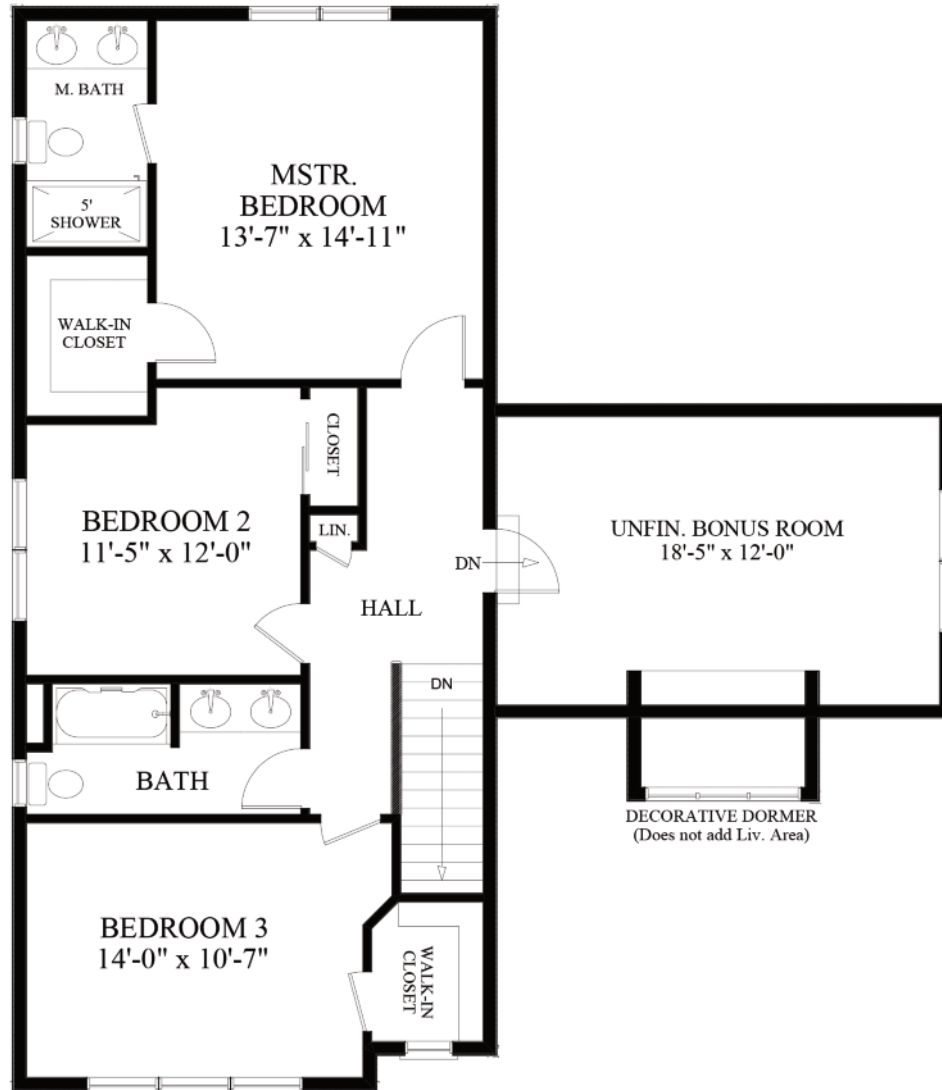

THE BENNING

A FAMILY HOME

DeGraff - Bloom

■ CUSTOM BUILDERS, INC. ■

THE BENNING (SECOND FLOOR)

863 SQ. FT.

Second Floor Plan

863 Sq. Ft